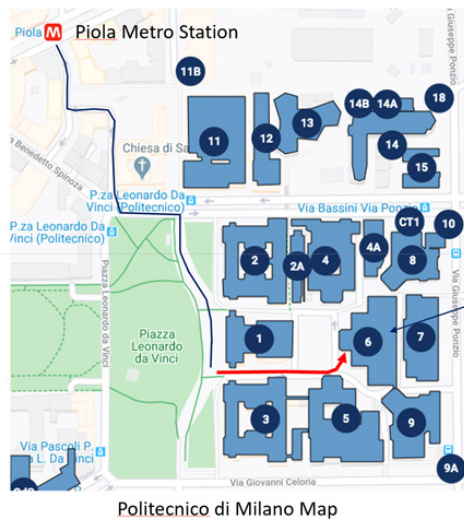

3rd PCNS – Travel Guide

7-10th September 2021, Milano, Italy

Ver2

Venue Location

The 3rd PCNS is organized at host venue Politecnico di Milano scientific-technological university. Registration and main conference will be held in building No.5 of the university side located at Piazza Leonardo da Vinci square.

Updated information of Italy entry conditions and Entry Requirements Check Survey are available from Italian Ministry of Health info web here:

<https://www.esteri.it/mae/en/>

HOW TO GET THERE

Airports

Milano has two airports – larger airport Milano Malpensa about an hour drive from Milano and Milano Linate closer to the center with limited traffic. Both airports are easily accessible by trains and public transport.

Metro

Metro in Milano is a comfortable and safe public transport. Metro station few hundred meters from Politecnico is **PIOLA** on **Metro Green Line (MM2)** Track.

Urban ticket valid for most of travel zone costs 2EUR and it is available to purchase at the station ticket machines and refreshments/bookstore kiosks around.

The ticket is marked at the station entry and you will need it to exit the station at your final destination

PCNS
MILANO
7-10 SEPTEMBER
2021

PCNS 21
Politecnico di Milano
Building No.6.

- Reception Desk
- Conference Room
- Exhibition
- Welcome Drink