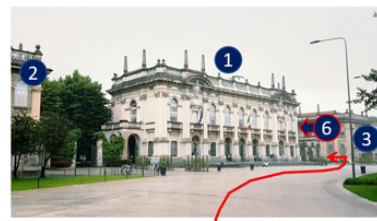

<https://www.trenitalia.com/en.html> (in English)

<https://www.italiarail.com/>

Fast Trains from Malpensa: <https://www.italiarail.com/milano-malpensa-milan-central>

Metro

Metro in Milano is a comfortable and safe public transport. Metro station few hundred meters from Politecnico is **PIOLA** on **Metro Green Line (MM2)** Track.

Urban ticket valid for most of travel zone costs 2EUR and it is available to purchase at the station ticket machines and refreshments/bookstore kiosks around.

The ticket is marked at the station entry and you will need it to exit the station at your final destination

PCNS
MILANO
7-10 SEPTEMBER
2021

PCNS 21
Politecnico di Milano
Building No.6.

- Reception Desk
- Conference Room
- Exhibition
- Welcome Drink

Taxi

Traveling by taxi in Milano can be considered as safe, nevertheless it can be influenced by dense traffic and often traffic jam in the Milano center at peak hours.

The general taxi cost is around **1.12 EUR/km and 29.19 EUR/h**

Arrival by car

Parking around Politecnico is possible in surrounding streets, nevertheless it is usually occupied and finding a parking spot may take a while.

Closest parking houses:

- Autosilo Romagna Srl, Via Paolo Diacono, 8
- Parcheggio Sansovino, Via Sansovino, 23
- Autosilo Noe, Via Enrico Nöe

Park and Ride recommendations:

Area Parcheggio Cascina Gobba, Via Padova (right on the Metro Green Line (Cascina Gobba Station), 5 stops away from Piola Station)